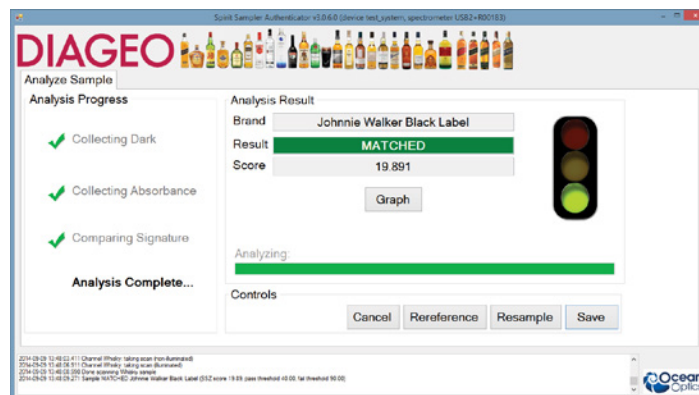

Learn more online at
www.oceanoptics.com

Contact an Ocean Optics
OEM specialist for
details and pricing

Easy Operation

The Spirit Sampler is a fully integrated, standalone portable authentication system. Using the technology typically found in expensive bench top laboratory instruments, the Spirits Sampler lets you take the power of the quality control lab with you, into the field. Operating for an entire day from a single battery charge, this powerful analyzer can truly be taken anywhere.

Other convenience features include:

- Fast sample analysis in less than 15 seconds
- Simple data presentation in a convenient easy-to-understand format
- Easy loading of samples with separate channels for clear, light and dark spirits
- Simple, on-screen prompts to guide the user through a measurement

Fully automated system performance check ensures high quality of data collection and allows very simple ease of use.

Simple to use operation with traffic light responses to indicate the authenticity of the spirit.