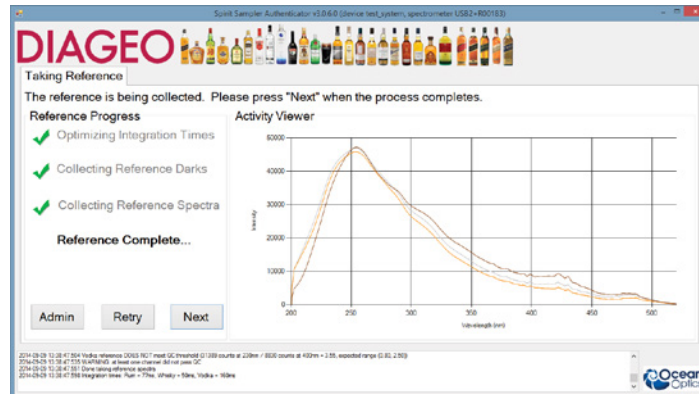

Learn more online at
www.oceanoptics.com

Contact an Ocean Optics
OEM specialist for
details and pricing

Easy Operation

The Spirit Sampler is a fully integrated, standalone portable authentication system. Using the technology typically found in expensive bench top laboratory instruments, the Spirits Sampler lets you take the power of the quality control lab with you, into the field. Operating for an entire day from a single battery charge, this powerful analyzer can truly be taken anywhere.

Other convenience features include:

- Fast sample analysis in less than 15 seconds
- Simple data presentation in a convenient easy-to-understand format
- Easy loading of samples with separate channels for clear, light and dark spirits
- Simple, on-screen prompts to guide the user through a measurement

Fully automated system performance check ensures high quality of data collection and allows very simple ease of use.

Simple to use operation with traffic light responses to indicate the authenticity of the spirit.